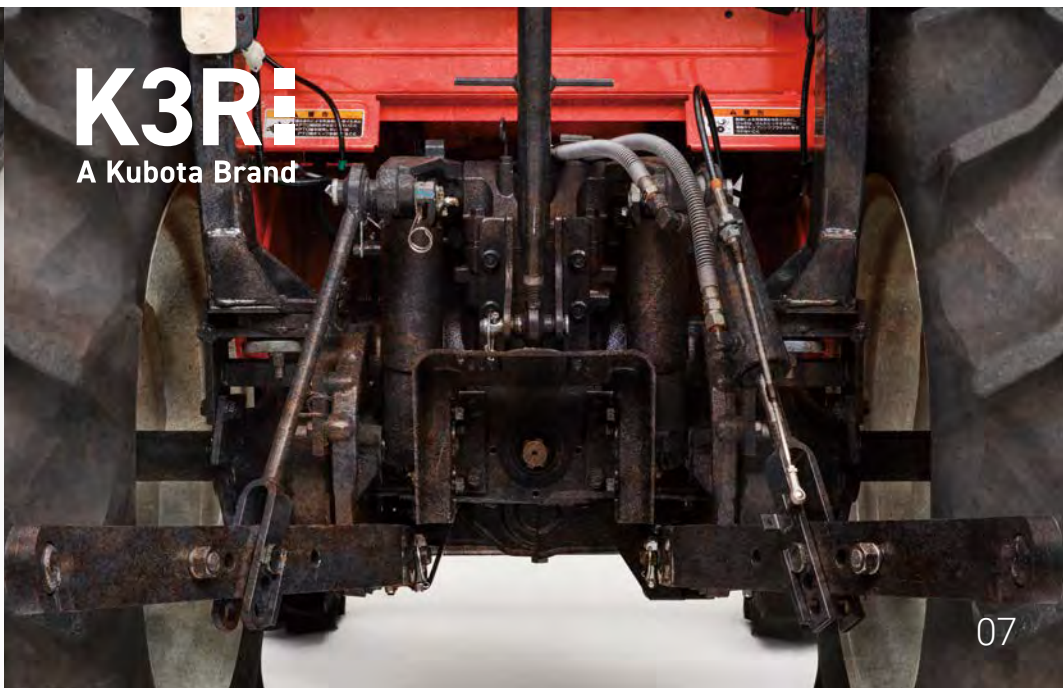

and quality.

Reliable

Peace of mind, safety, quality.

With K3R, we seek a balance between price and quality. That's why we've taken a different approach to quality compared to Kubota Genuine Parts. This allows us to offer an affordable price range.

Our K3R parts go through a Kubota Group authorization process to ensure reliability. With our experience and knowledge as an OEM, K3R parts fit very well for Kubota machines, unlike those from other manufacturers. Kubota is committed to always providing our customers with safe and reassuring products.