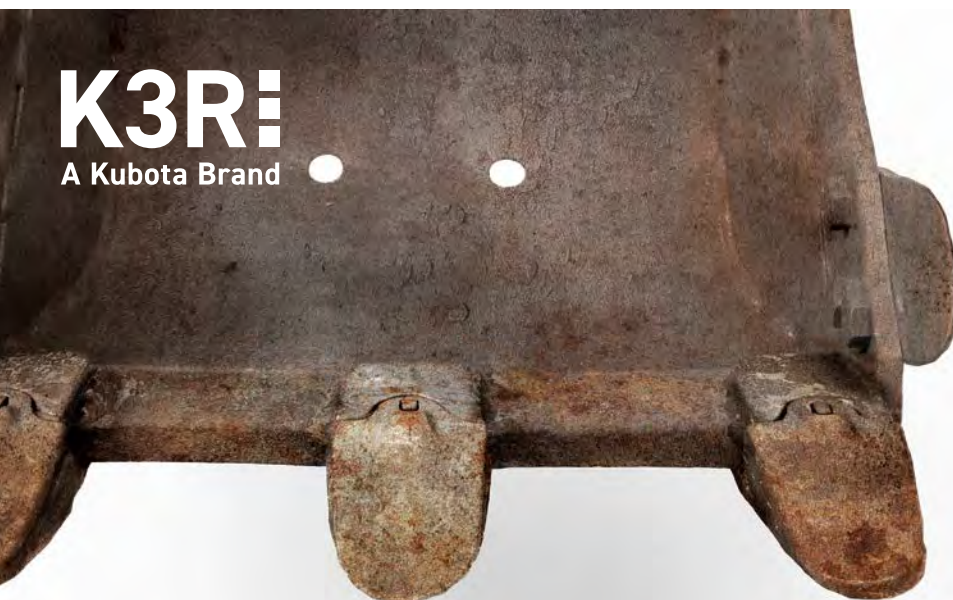

K3R makes the 3 R's promise to you.

Resolution: Precise solutions for your issues.

Reasonable: The right balance between price and quality.

Reliable: Peace of mind, safety, quality.

K3R

A Kubota Brand

A close-up photograph of a white plastic fuel tank on a Kubota tractor. The tank is partially filled with a dark liquid. A corrugated metal hose is connected to the top of the tank. The text "K3RI" is printed in large, bold, black letters on the side of the tank, with "A Kubota Brand" written in smaller black letters below it. The background shows various mechanical components of the tractor, including a blue metal part and a black plastic cover.

K3R
A Kubota Brand

A secondary parts option for Kubota machines with the right balance of price and quality

Resolution

Precise solutions for your issues. _____

K3R offers precise solutions for customers by offering a wide range of parts to meet your specific needs. They include maintenance and wear parts for Kubota agricultural and construction machinery. Choose from a wide selection of items to find the best options for your machine, purpose, and budget.

Reasonable

The right balance between price

*K3R seeks a balance between price and quality at a different price range from Kubota genuine parts.

and quality.

Reliable

Peace of mind, safety, quality.

With K3R, we seek a balance between price and quality. That's why we've taken a different approach to quality compared to Kubota Genuine Parts. This allows us to offer an affordable price range.