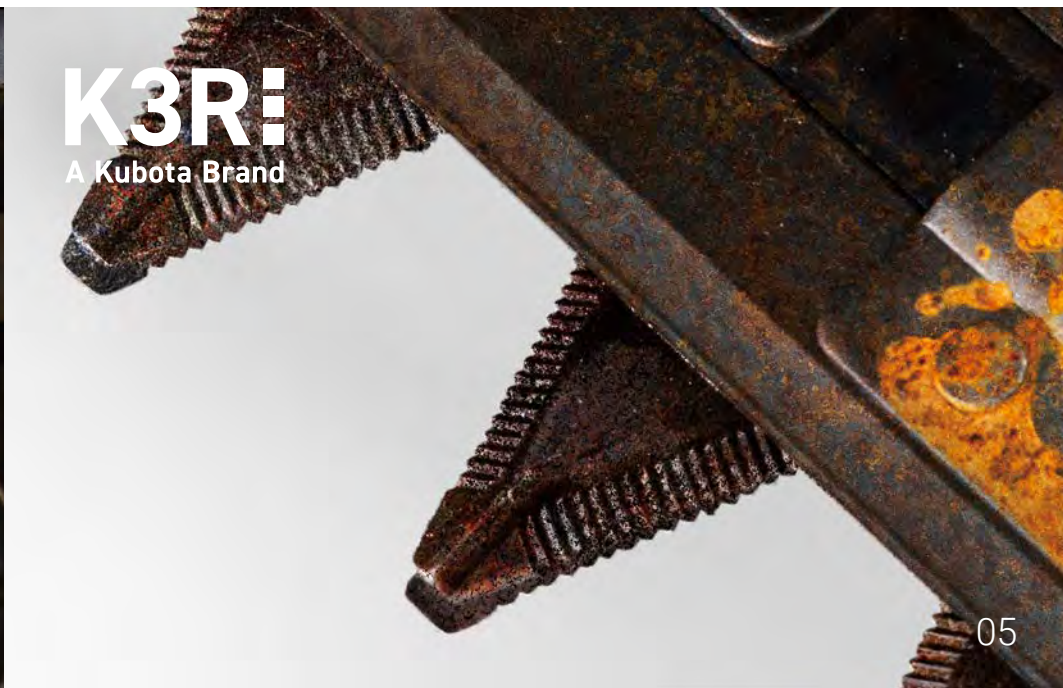

Resolution

Precise solutions for your issues.

K3R offers precise solutions for customers by offering a wide range of parts tailored to meet your specific needs.

Reasonable

The right balance between price and quality.

The affordable price range strikes the right balance with quality.

Reliable

Peace of mind, safety, quality.

Parts approved by the Kubota Group ensure the right fit for your machine and reliable quality.

K3R
A Kubota Brand